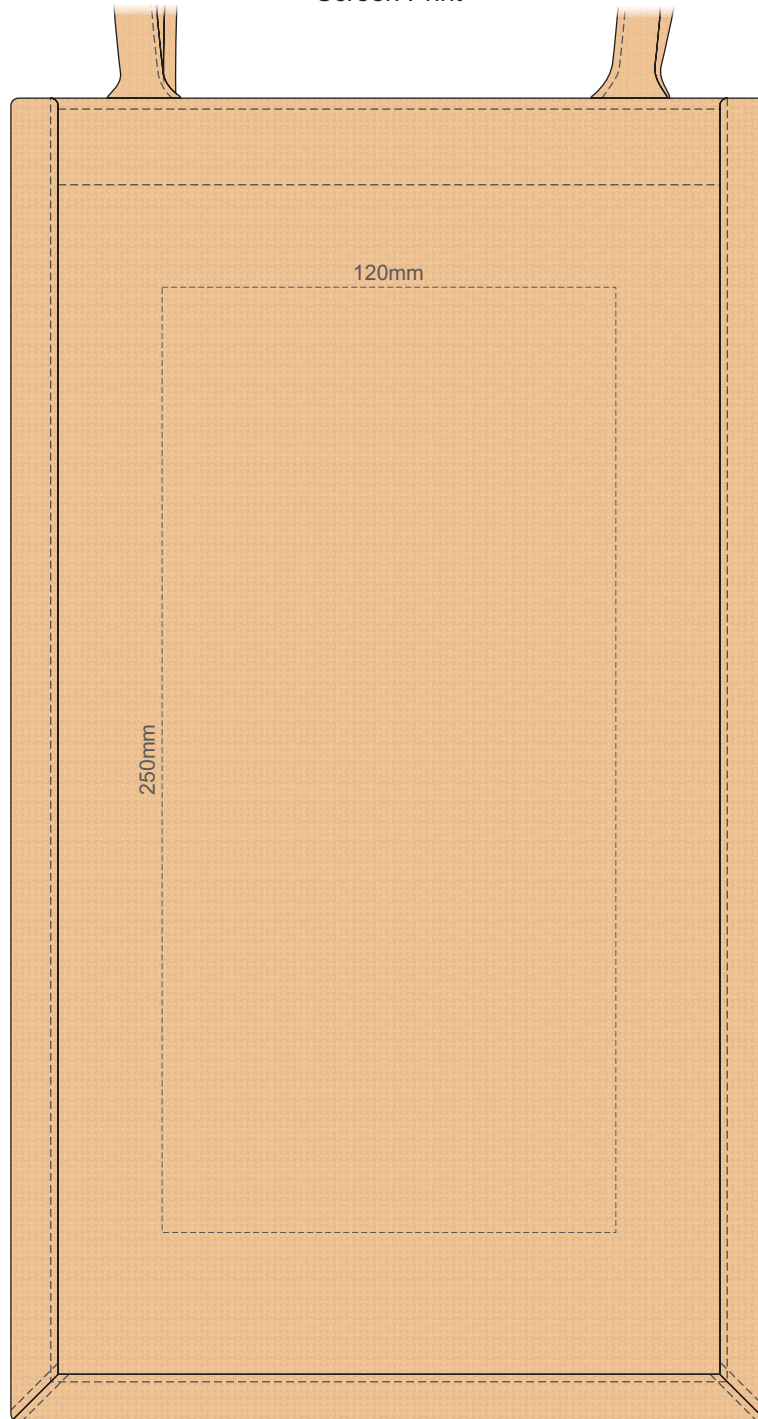

50% of Actual Size
Screen Print

Please be aware the artwork will be significantly affected by the texture of the bag. Fine detailing, small text will be lost in the texture of the bag and may not be legible.

50% of Actual Size
Colourflex Transfer
Faux Embroidery
DigiFlex Transfer
(One Side Only)

Please be aware the artwork will be significantly affected by the texture of the bag.
Fine detailing, small text will be lost in the texture of the bag and may not be legible.