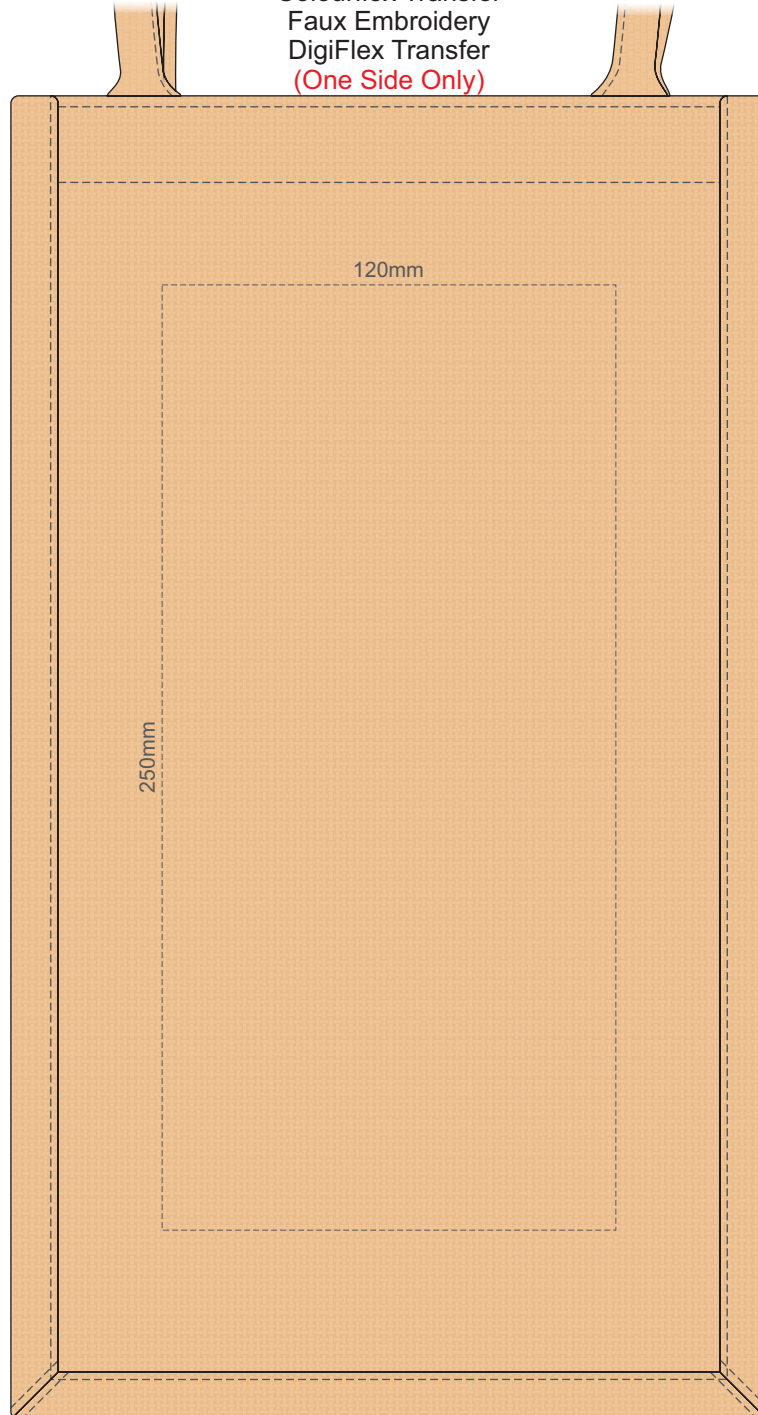

50% of Actual Size
Screen Print

Please be aware the artwork will be significantly affected by the texture of the bag. Fine detailing, small text will be lost in the texture of the bag and may not be legible.

50% of Actual Size
Colourflex Transfer
Faux Embroidery
DigiFlex Transfer
(One Side Only)

Please be aware the artwork will be significantly affected by the texture of the bag.
Fine detailing, small text will be lost in the texture of the bag and may not be legible.